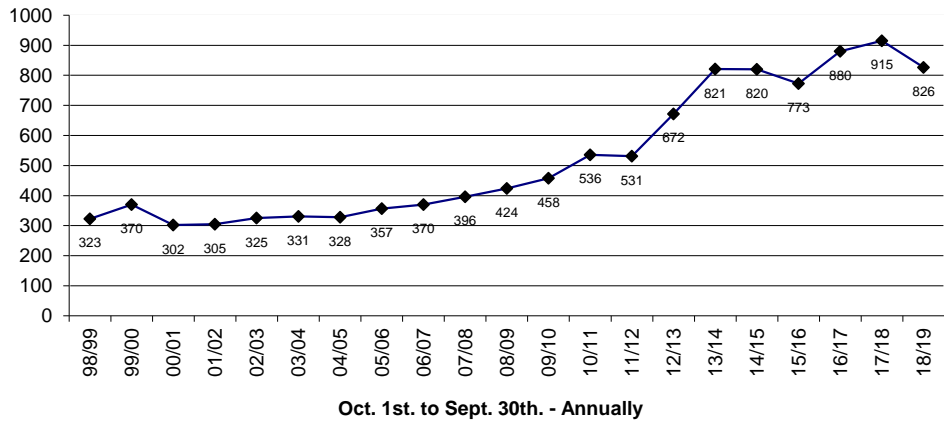

Devon & Cornwall Archery Society
Senior Affiliations

Dorset & Wiltshire Archery Association
Senior Affiliations

Gloucestershire Archery Society
Senior Affiliations

Somerset County Archery Association
Senior Affiliations