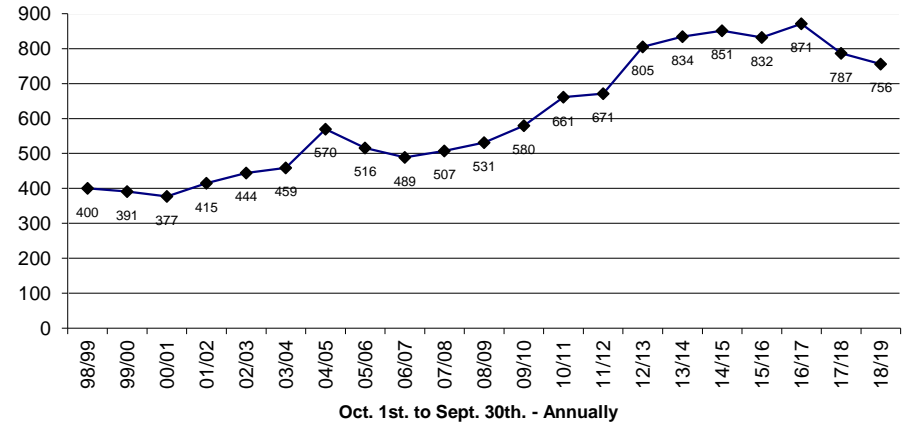

Devon & Cornwall Archery Society
Senior Affiliations

Dorset & Wiltshire Archery Association
Senior Affiliations

Gloucestershire Archery Society
Senior Affiliations

Somerset County Archery Association
Senior Affiliations