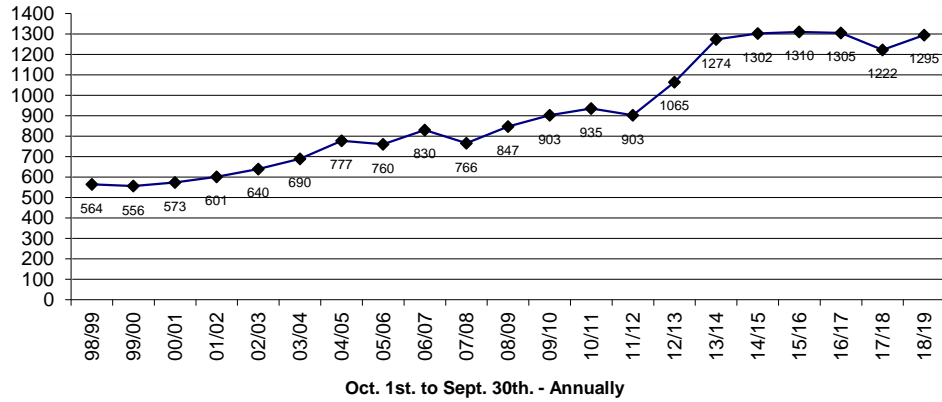

Devon & Cornwall Archery Society
Senior Affiliations

Dorset & Wiltshire Archery Association
Senior Affiliations

Gloucestershire Archery Society
Senior Affiliations

Somerset County Archery Association
Senior Affiliations